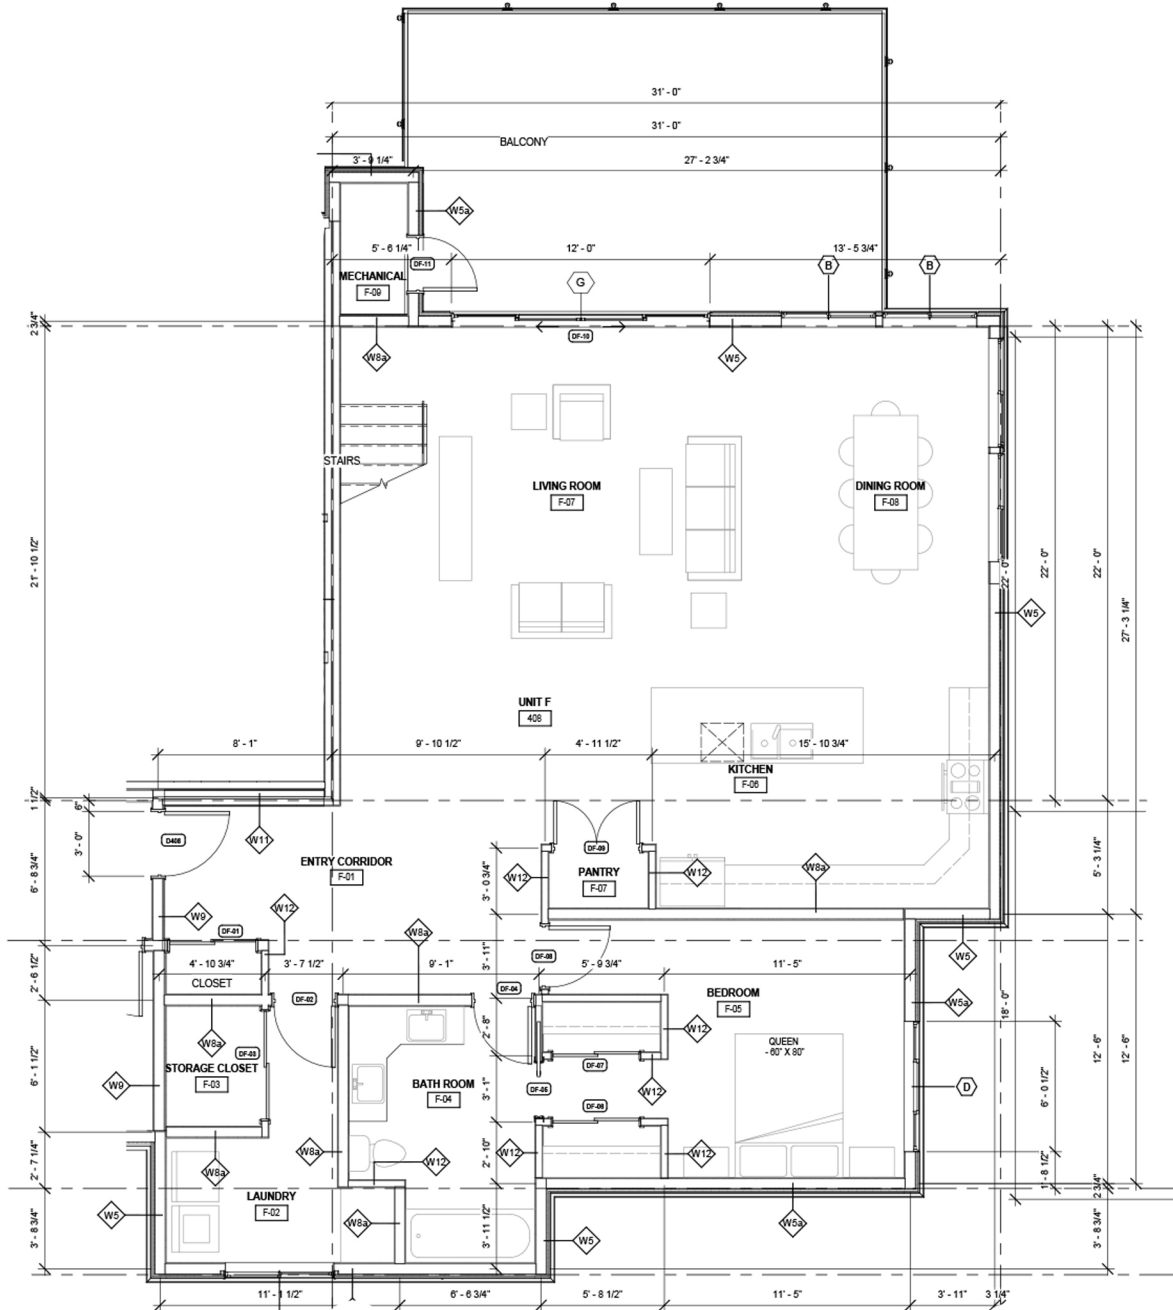

GRANITE AT MCKINLEY

PENTHOUSE
LOWER LEVEL

TOTAL SQUARE FEET: 2388 FT²
 OUTDOOR SQUARE FEET: 1156 FT²
 BEDROOMS: 3
 BATHROOMS: 3

GRANITE AT MCKINLEY

PENTHOUSE UPPER LEVEL

TOTAL SQUARE FEET: 2388 FT²
OUTDOOR SQUARE FEET: 1156 FT²
BEDROOMS: 3
BATHROOMS: 3