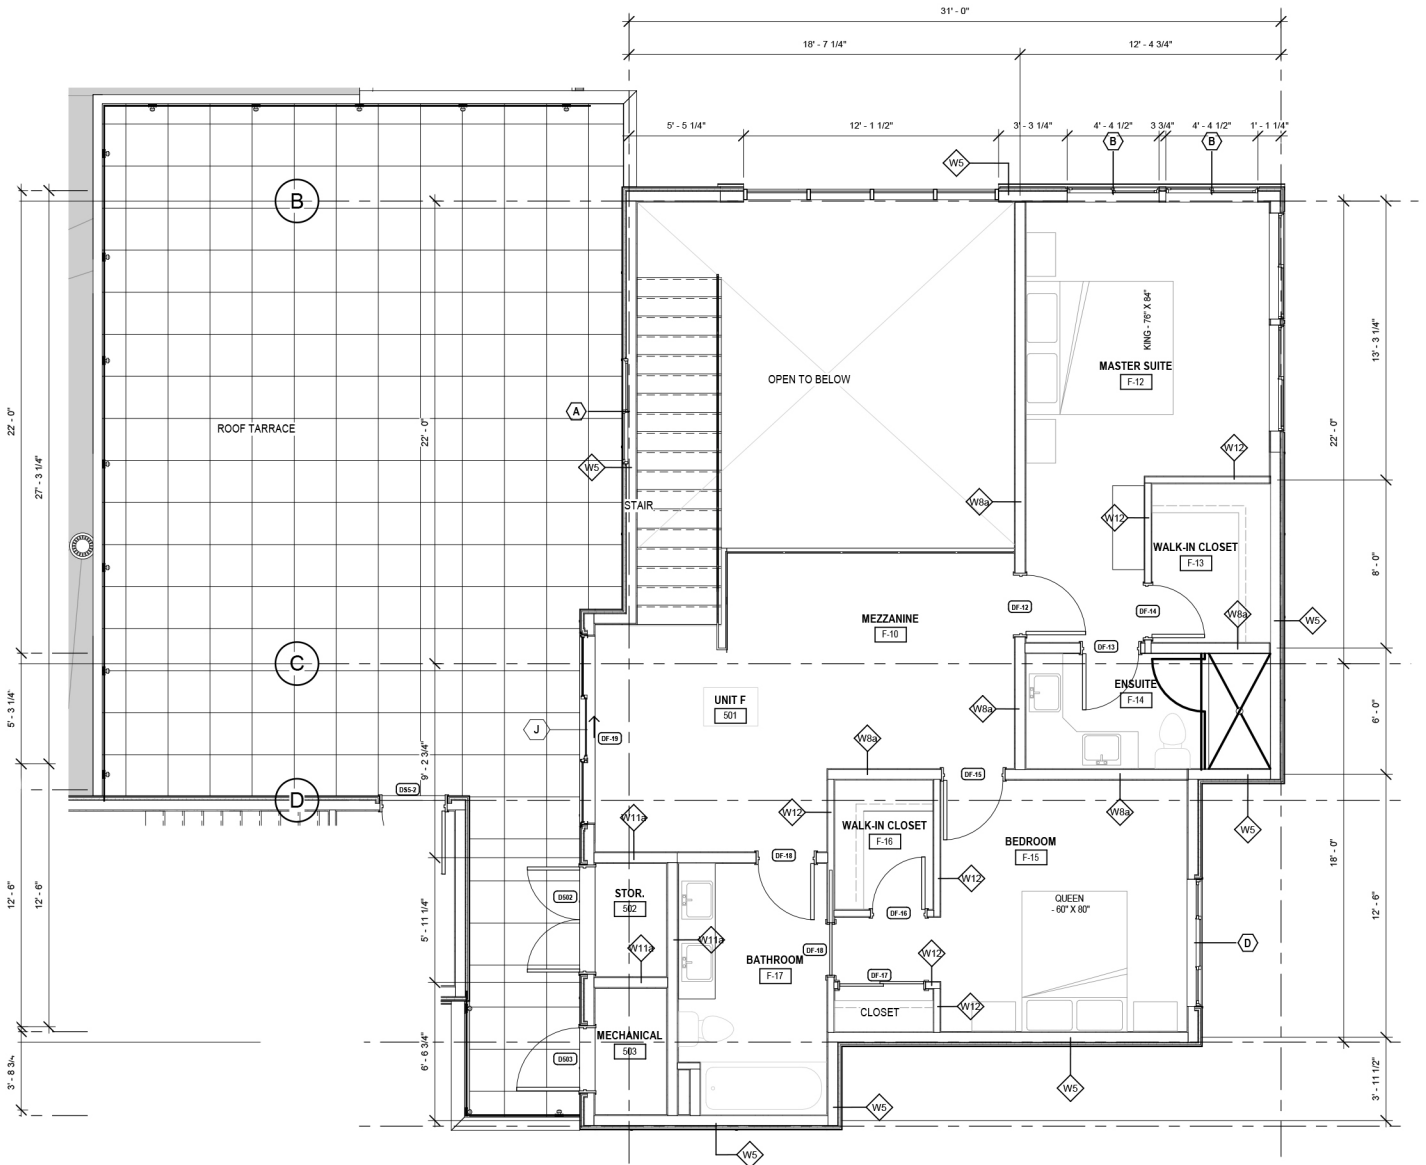

GRANITE AT MCKINLEY

PENTHOUSE
LOWER LEVEL

TOTAL SQUARE FEET: 2388 FT²
 OUTDOOR SQUARE FEET: 1156 FT²
 BEDROOMS: 3
 BATHROOMS: 3

GRANITE AT MCKINLEY

PENTHOUSE UPPER LEVEL

TOTAL SQUARE FEET: 2388 FT²
OUTDOOR SQUARE FEET: 1156 FT²
BEDROOMS: 3
BATHROOMS: 3